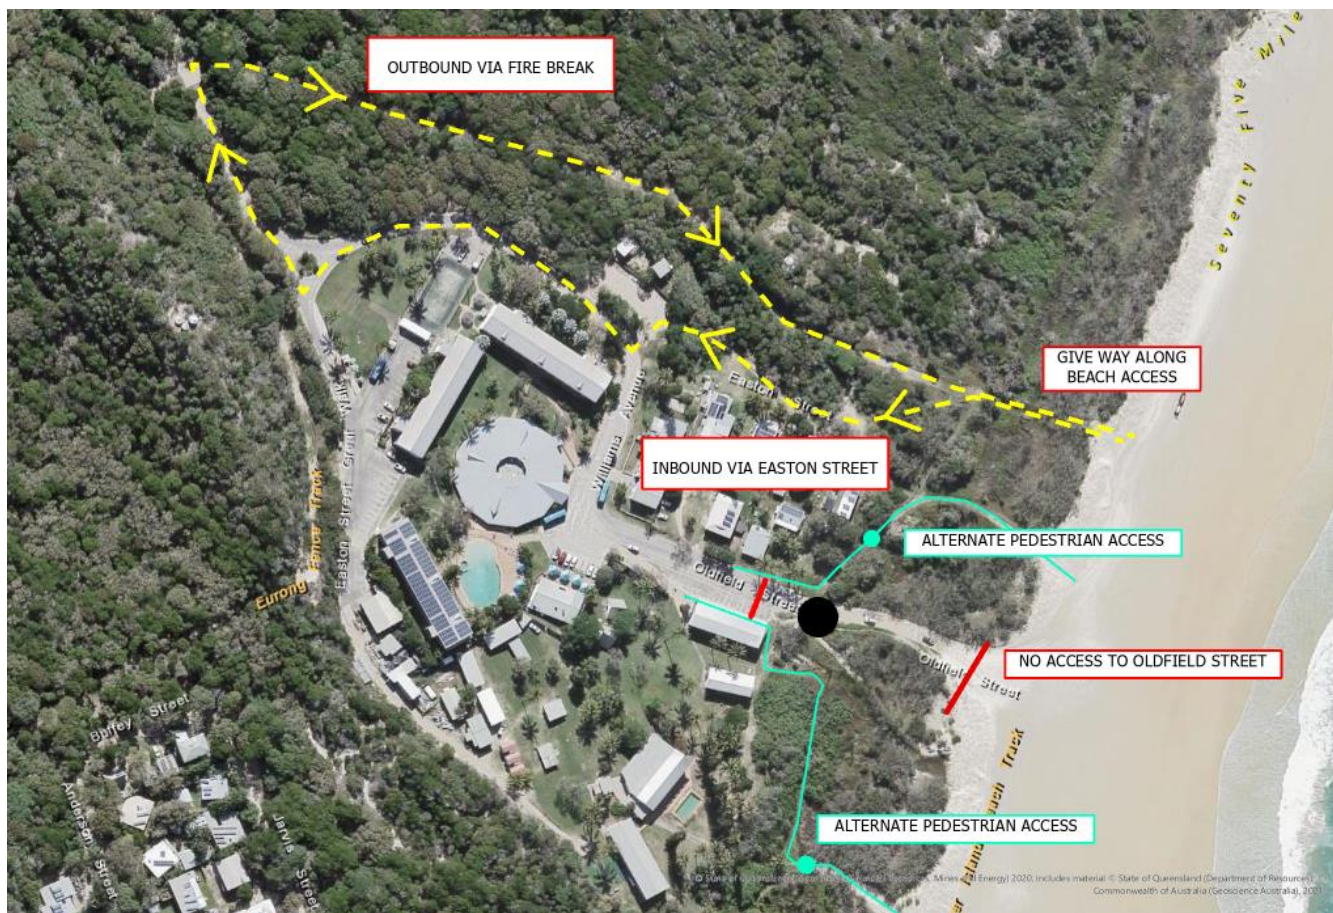

Park Alert

K'gari (Fraser Island)

Road Closure

Eurong Eastern Beach Entrance Closure

The main entrance from the beach to Eurong Resort and township via Oldfield Street will be closed from 20 April to 2 June 2022.

The road closure is necessary to undertake replacement of the wongari grid. A one-way detour will be in place for vehicles for the duration of the closure and alternate beach access provided for pedestrians.

Please observe all traffic control and directional signage in place for the duration of these works.

Your safety is our concern, but your responsibility.

For a comprehensive list of Park Alerts, visit us online www.des.qld.gov.au.